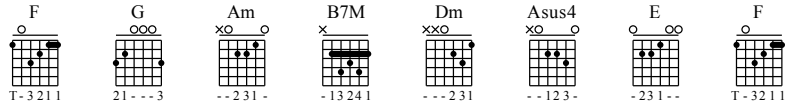

Furyo

Merry Christmas, Mr Lawrence (1982)

Music by Ryuichi Sakamoto Arr. by F.Degroote

Moderately Slow ♩ = 100

1. *Mélodie*

Chords: F, G, Am, G, F

Accompagnement

Chord: F

6. *Mélodie*

Chords: G, Am, B7M

Accompagnement

Chord: G

fine

11. *Mélodie*

Chords: Dm, Asus4, E

Accompagnement